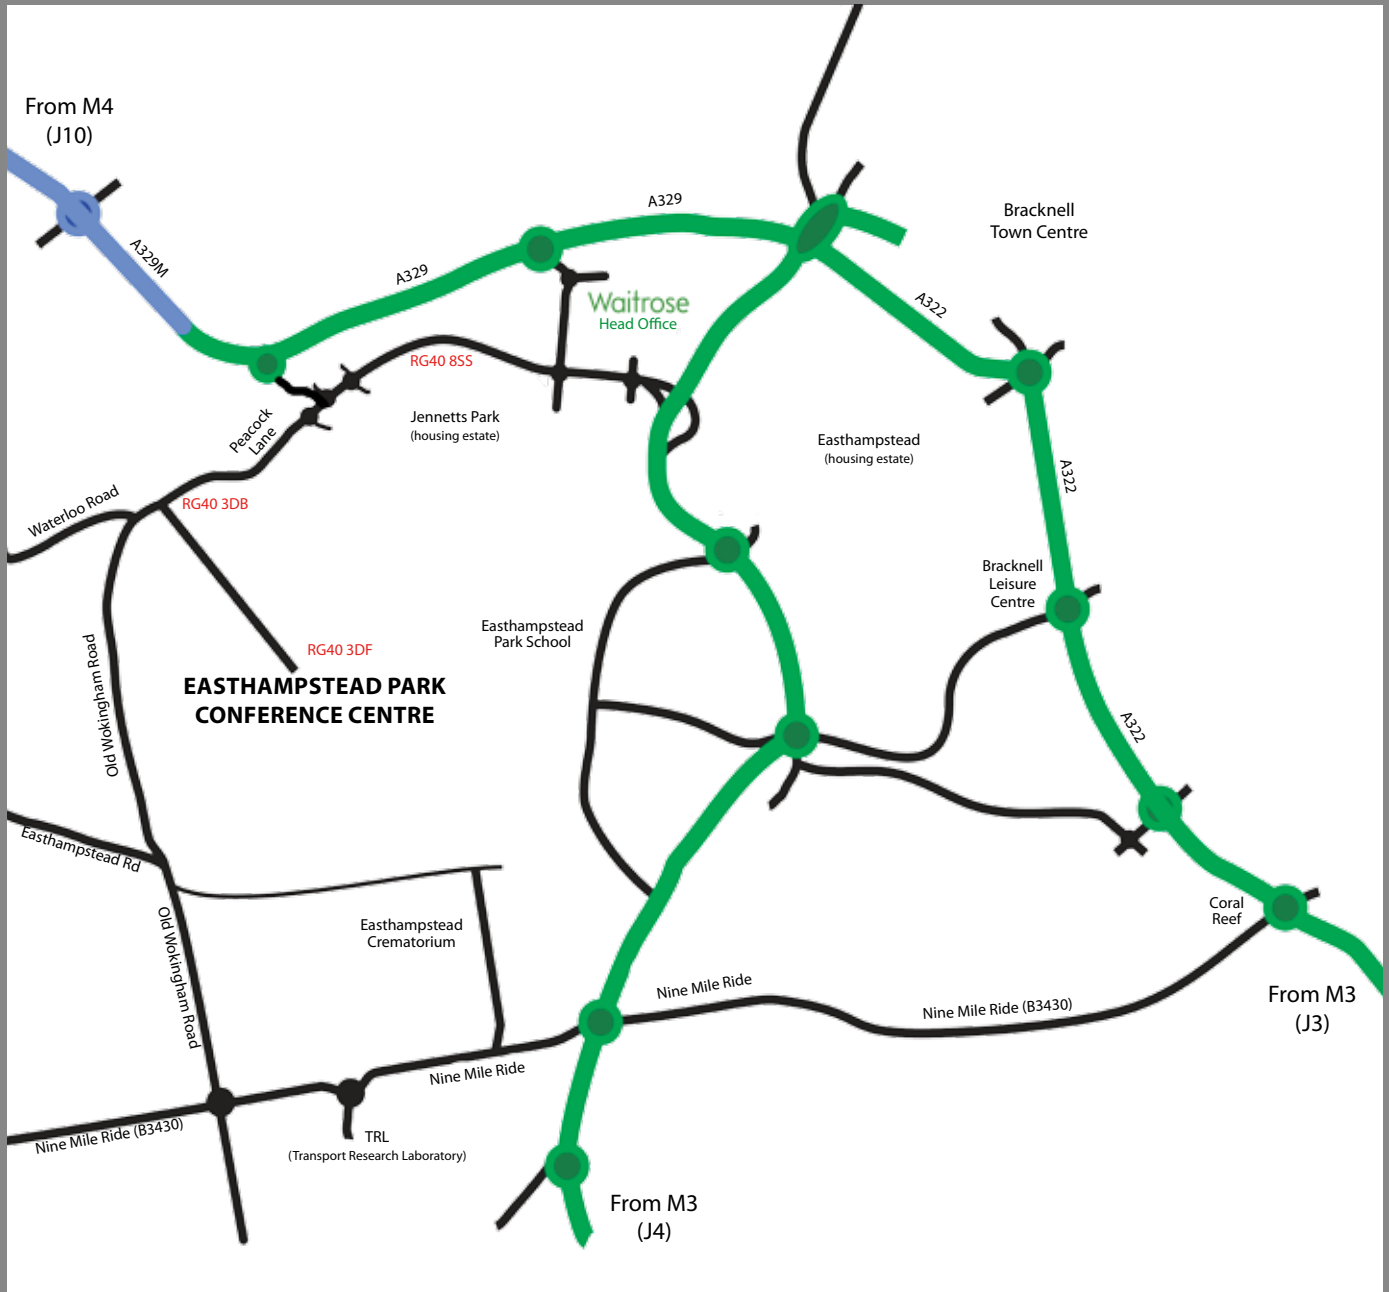

FROM NORTH / M4

Exit M4 at Junction 10 and head towards Bracknell A329(M)
Continue over Coppid Beech flyover on A329
At next (new) roundabout, turn right off the A329 ("Local routes")
At the next roundabout, turn right
At the following roundabout, go straight on
The entrance to EPCC will be on your left side after 1/4 mile

epcc
www.eastpark.co.uk

Off Peacock Lane
Wokingham, RG40 3DF
0118 9 74 75 76

Sat Nav:

Some sat-nav systems will take you to the wrong location (especially if you are coming from the south or south-east).

You may prefer to use the postcode:
RG12 8SS
followed by:
RG40 3DB

FROM SOUTH / M3

Exit M3 at Junction 3 and head towards Bracknell on A322
Continue on dual carriageway until you reach B3430 roundabout
Turn left at roundabout onto B3430 (Nine Mile Ride)
Go straight on at next roundabout
Ignore all signs to "Easthampstead Park Crematorium"
Go straight on at the TRL roundabout
Turn right at the next roundabout onto "Old Wokingham Road"
The entrance to EPCC will be on your right side after 1 mile